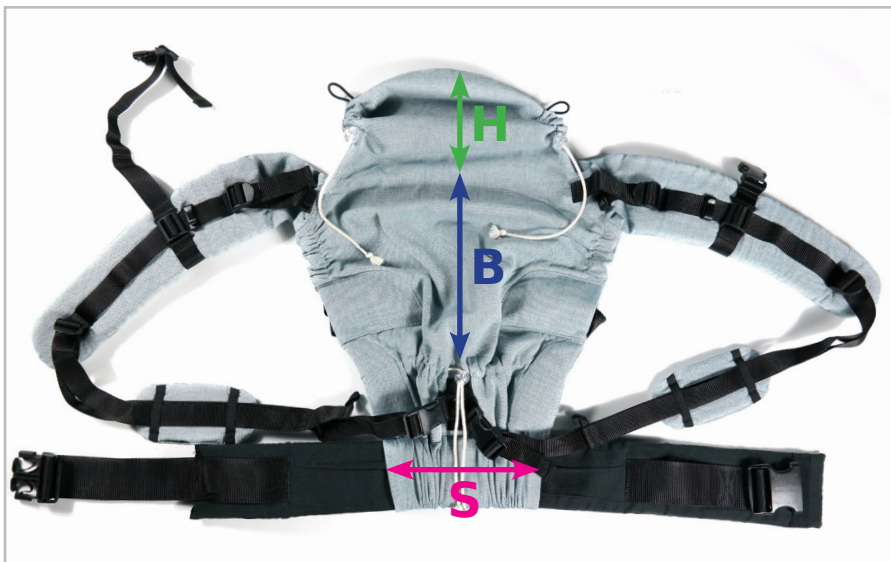

DidySnap Measurements

H headrest

The height of the headrest can be adjusted from **6 cm to 16 cm**.

B back panel

The height of the back panel can be shortened from **35 cm to 25 cm**.

S seat width

Make sure that the padded leg openings are under the child's knees. The seat width can be adjusted from **16 cm to 37 cm** by spreading resp. gathering the fabric along the waist belt.

The Waist Belt

can be adjusted from **75 cm to 150 cm**.