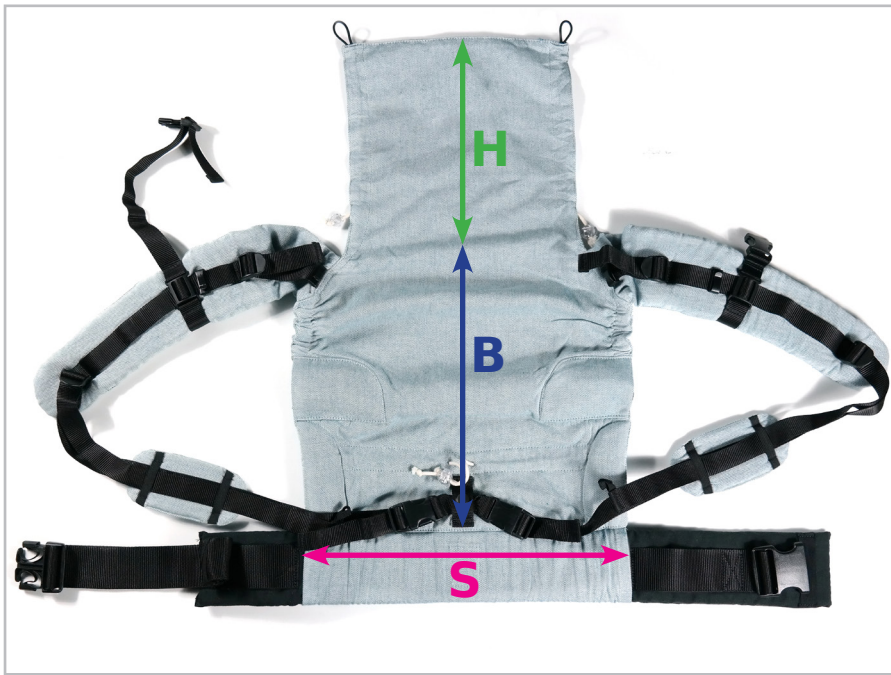

DidySnap Measurements

H headrest

The height of the headrest can be adjusted from **6 cm to 16 cm**.

B back panel

The height of the back panel can be shortened from **35 cm to 25 cm**.

S seat width

Make sure that the padded leg openings are under the child's knees. The seat width can be adjusted from **16 cm to 37 cm** by spreading resp. gathering the fabric along the waist belt.

The Waist Belt

can be adjusted from **75 cm to 150 cm**.